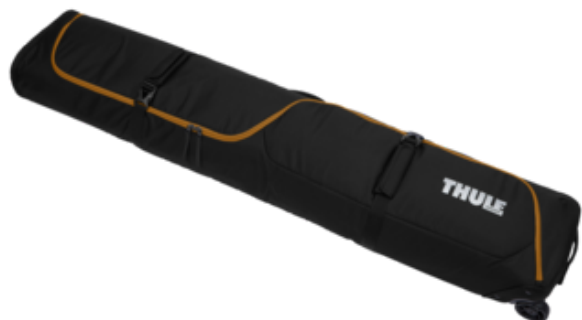

Fit a snowboard up to 165 cm in length plus boots

Deter theft with lockable zippers (lock sold separately)

Smooth, reliable access from durable YKK zippers

Simplify stowing and retrieving your gear with an S-shaped zipper that coils around the bag

Model name: **Model number:** 3204366 **Price:** \$299.95

A spacious, rolling snowboard bag with added protection along the tips and tails to ensure your gear travels safely to each destination.

FEATURES