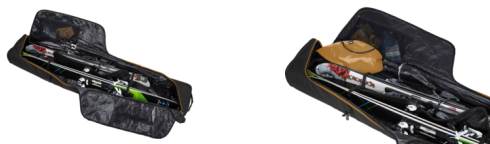

Thule RoundTrip Ski Roller 175cm

Model name: **Model number:** 3204365 **Price:** \$299.95

A spacious, rolling ski bag with padded, cinch-top ski sleeves to ensure your gear travels safely to each destination.